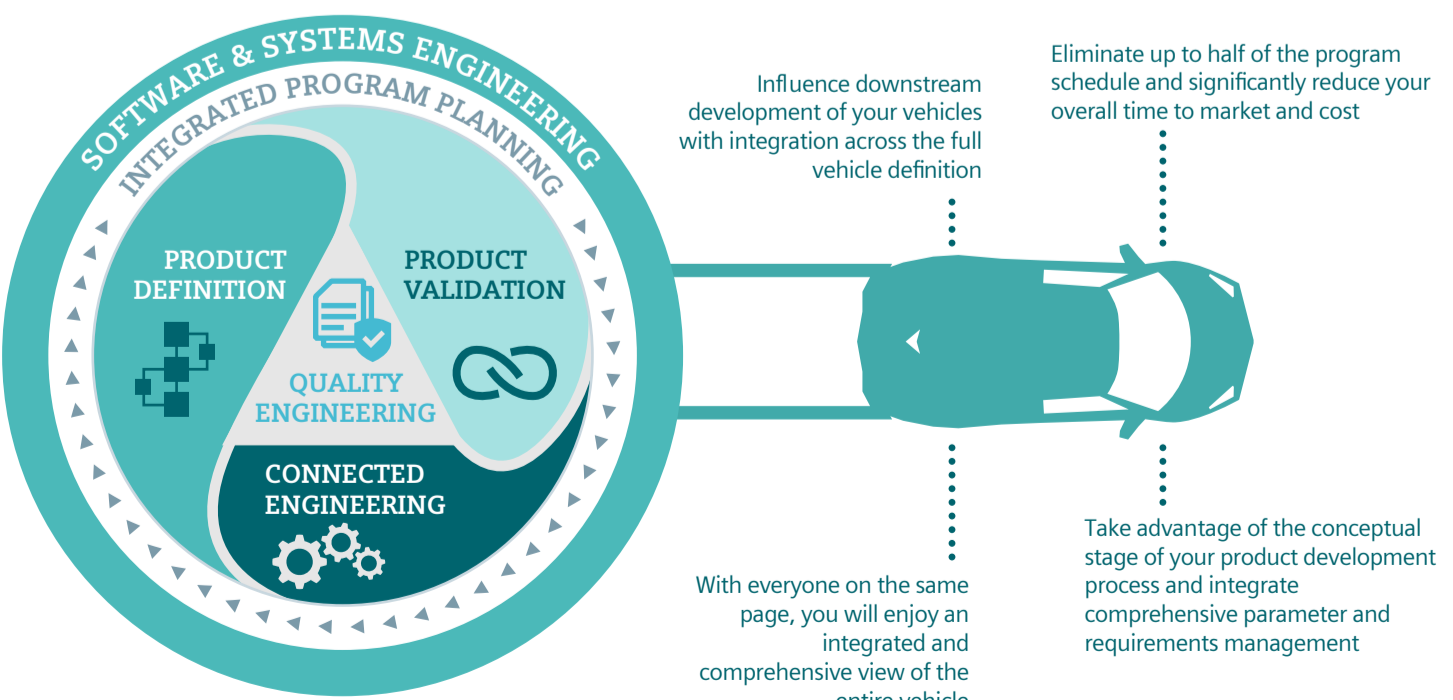

Optimize the definition of the "right product" with a realistic simulation model of the system, product and process intent before going to engineering.

Expand the ability to capture and drive requirements throughout the development lifecycle to ensure vehicle programs meet standards.

Harness the full, integrated vehicle definition, from the concept phase through design, simulation and manufacturing.

Leverage a fully traceable, documented and specified vehicle aligned to stakeholder requirements, decomposed across its systems, interfaces and components represented as reusable digital models and product architecture.

Understand future market requirements and decompose them into innovative hardware and software solution capabilities to deliver exciting new vehicle designs.

Software & Systems Engineering: Product Definition

An integrated Model Based Systems Engineering approach that helps you develop today's complex vehicles faster, with higher quality, and meet the demands of consumers and governmental regulations.

Drive the change that changes driving with Software & Systems Engineering from Siemens