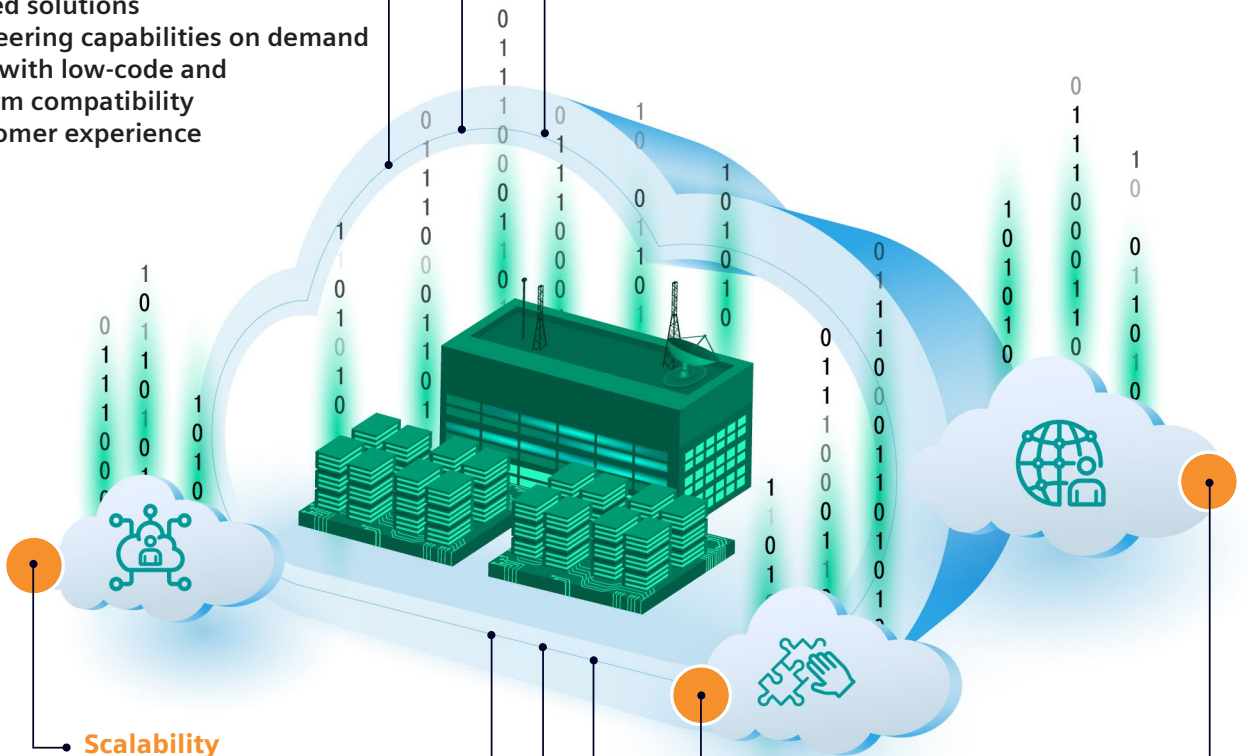

Siemens Digital Industries Software

All-access pass to your digital future

We're making digital transformation more accessible, more scalable and more flexible for every business.

Comprehensive Digital Twin

- Accessible for customers of all sizes
- Enhanced design, realize & optimize capabilities
- Secure, formal & ad hoc collaboration

Personalized, Adaptable/Modern

- Easily tailored solutions
- Ramp engineering capabilities on demand
- Augmented with low-code and cross-platform compatibility
- Guided customer experience

Flexible, Open Ecosystem

- Secure collaboration anywhere, anytime, on any device
- Empower engineers to work across domains and sites
- Access and connect data across domains and solutions

Scalability

Turn new functionality on or off in minutes, to start or complete projects without waiting for contract negotiations or hardware installations.

Break down barriers and collaborate with anyone, any time, anywhere in the world. Build confidence in your designs with customers, suppliers, and partners by giving them immediate access to your models. With Xcelerator Share, you can use ad-hoc sharing of design data with any external stakeholder.