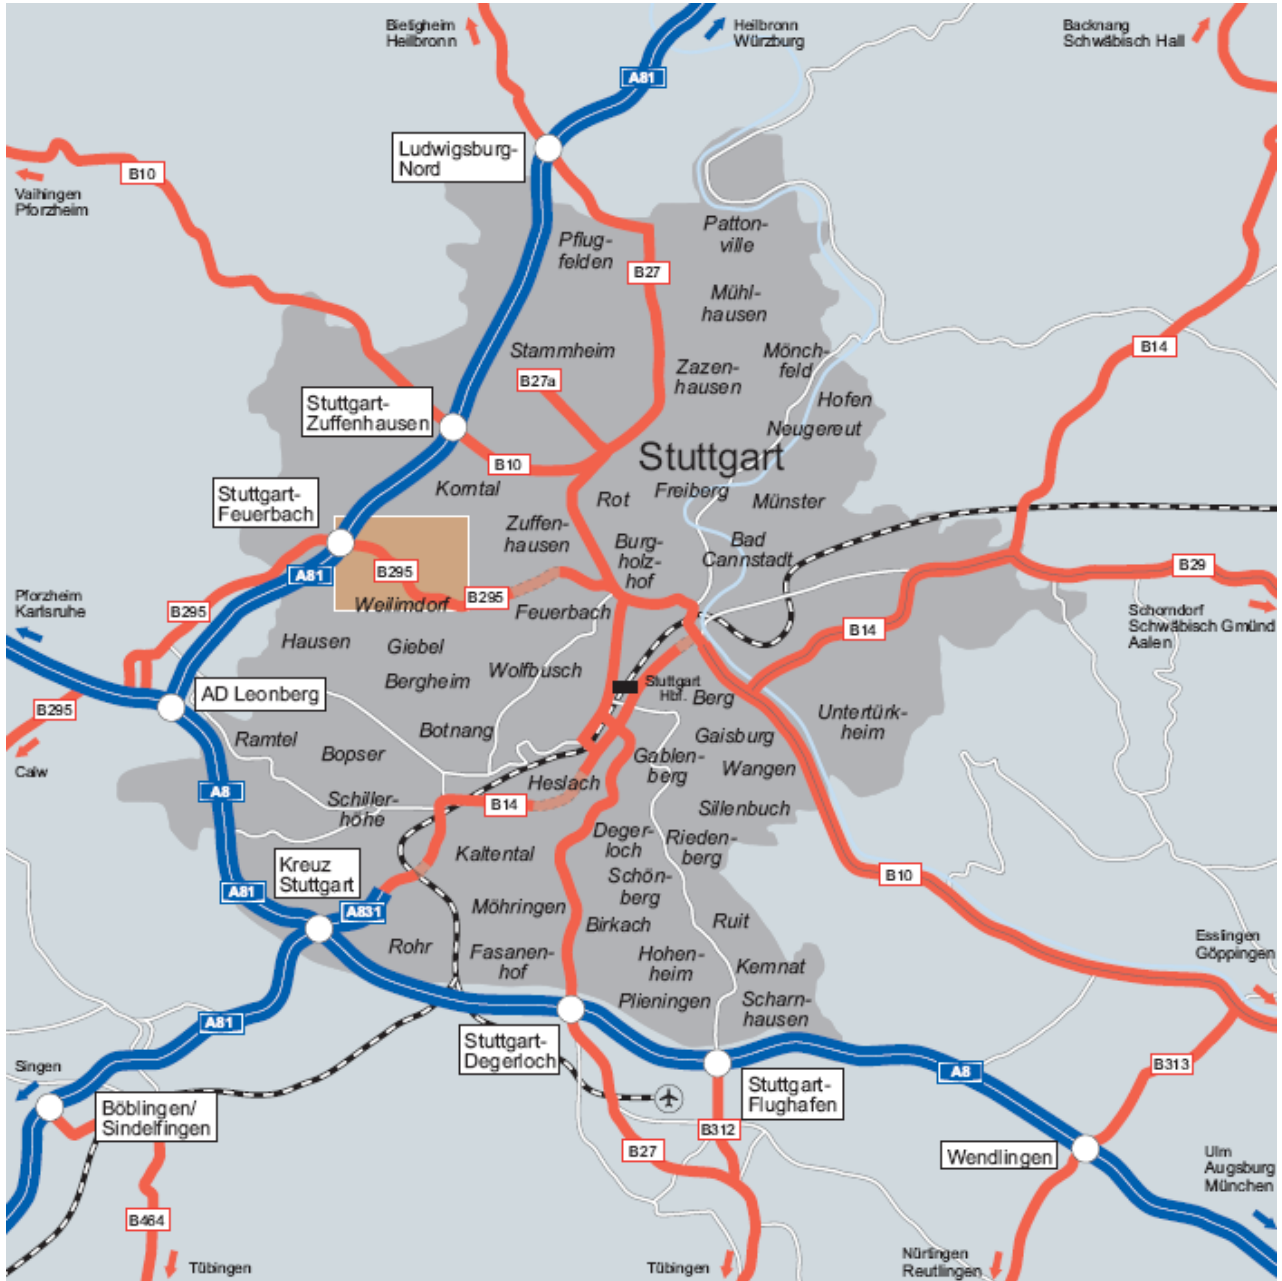

# Driving map to Siemens Industry Software Stuttgart-Weilimdorf

## Driving map to Siemens Industry Software Stuttgart-Weilimdorf

### Arriving by rail

Take the rapid transit (S-Bahn) line 6 in the direction of Leonberg/Weil der Stadt, and get off at the "Weilimdorf" stop.